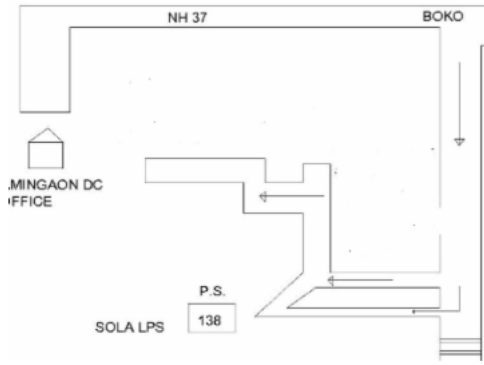

Nazri Naksha

Google Map View