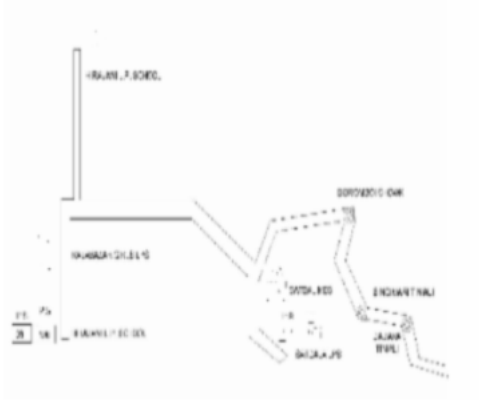

Nazri Naksha

Google Map View