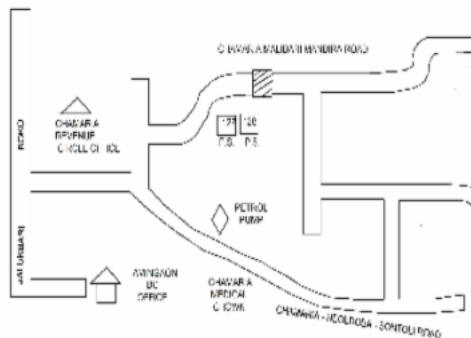

Nazri Naksha

Google Map View