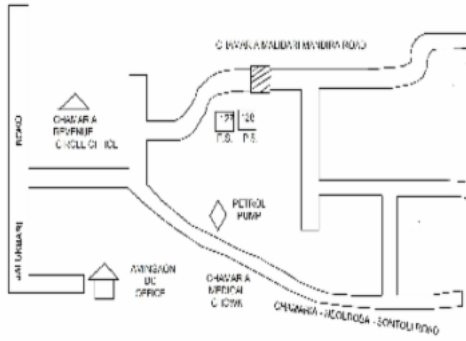

Nazri Naksha

Google Map View