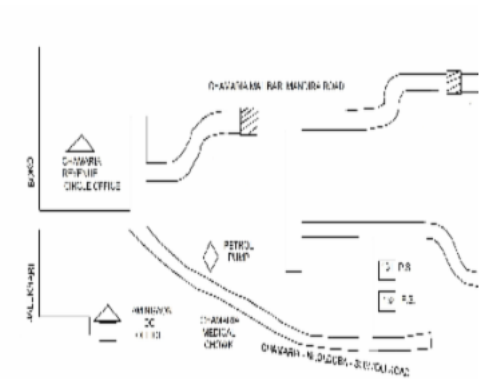

Nazri Naksha

Google Map View