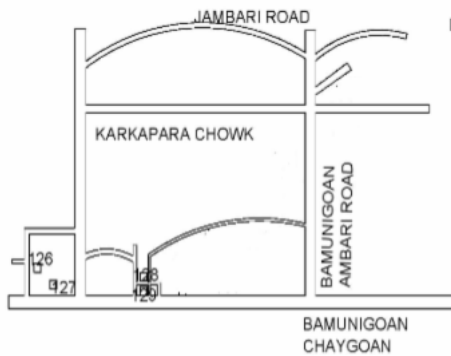

Nazri Naksha

Google Map View