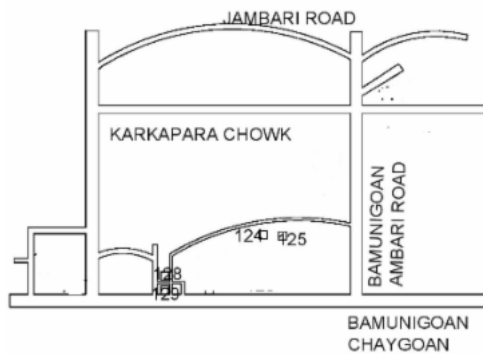

Nazri Naksha

Google Map View