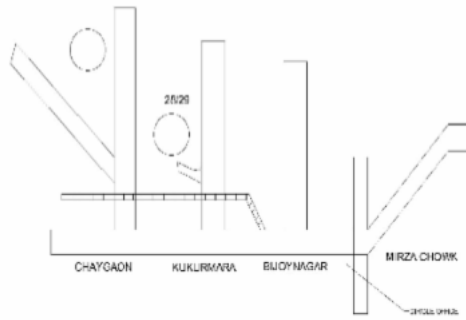

Nazri Naksha

Google Map View