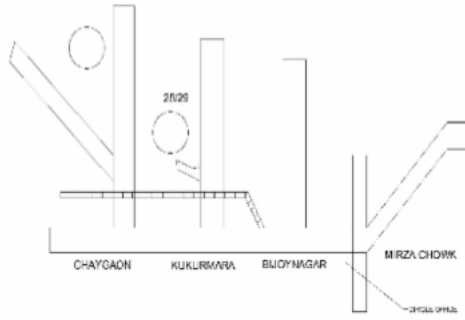

Nazri Naksha

Google Map View