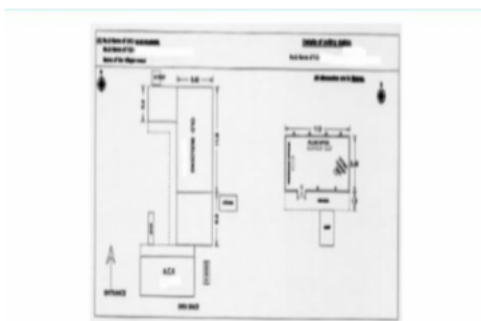

Nazri Naksha

Google Map View

Polling Station Building Front View

VCFW+38C, Pat Gaon Bandha Para N.C., Assam 781120, India
Latitude: 25.87276276
Longitude: 91.44603971
06/06/2025 10:17 AM GMT+05:30

ভোটগ্ৰহন কেন্দ্ৰৰ সন্মুখৰ দৃশ্য

VCFW+38C, Pat Gaon Bandha Para N.C., Assam 781120, India
Latitude: 25.87276276
Longitude: 91.44603971
06/06/2025 10:17 AM GMT+05:30

Cad View

Key MAP View