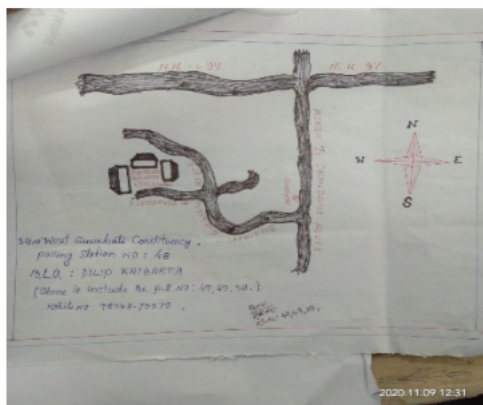

Nazri Naksha

Google Map View