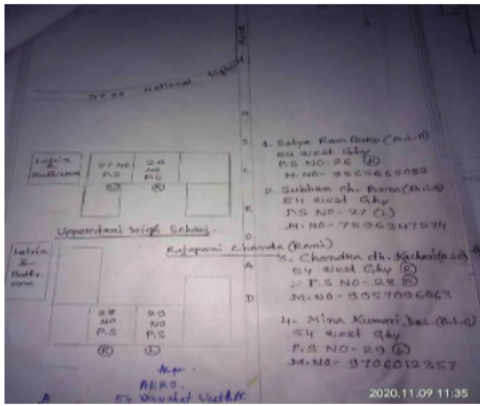

Nazri Naksha

Google Map View