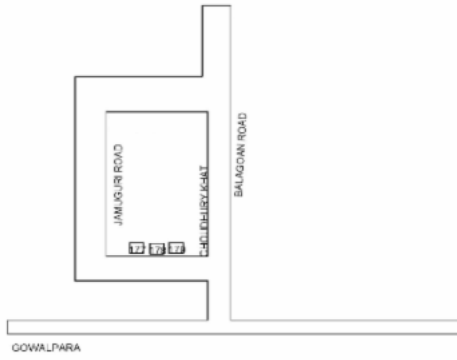

Nazri Naksha

Google Map View