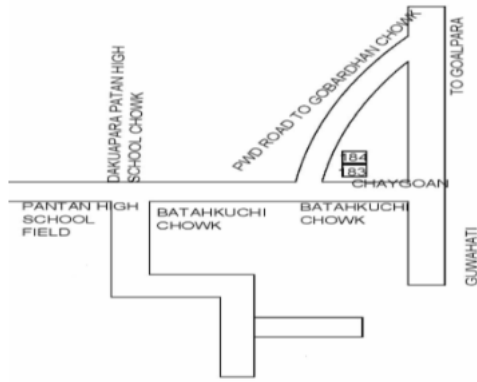

Polling Station Building Front View

Nazri Naksha