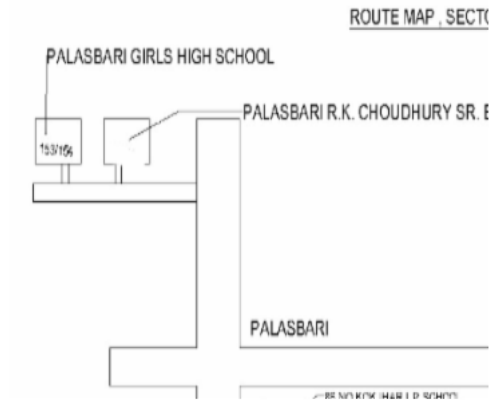

Nazri Naksha

Google Map View