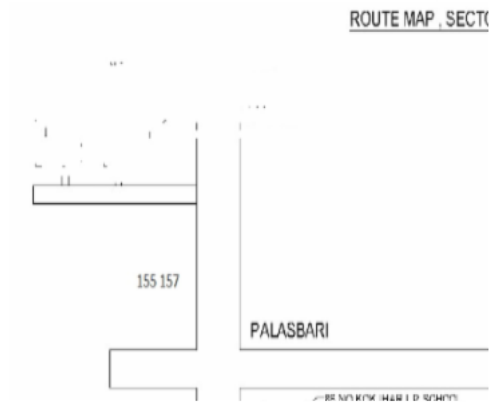

Nazri Naksha

Google Map View