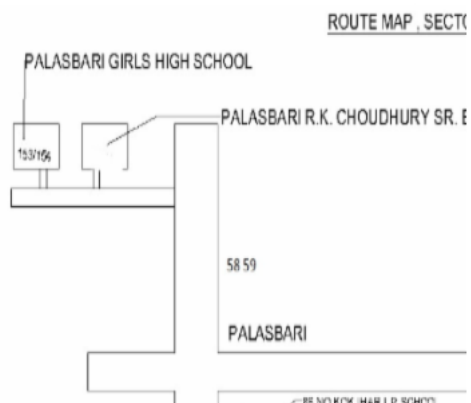

Nazri Naksha

Google Map View