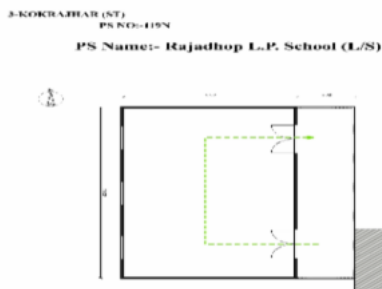

Nazri Naksha

Google Map View