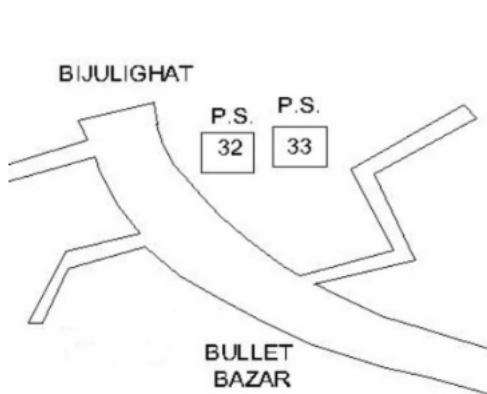

Nazri Naksha

Google Map View