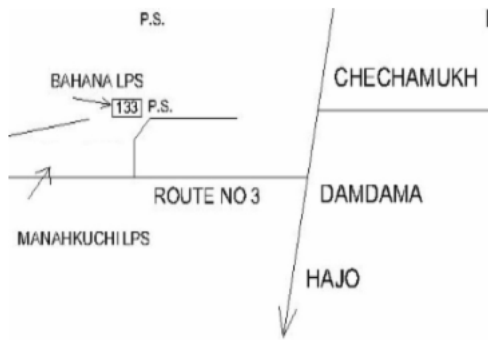

Nazri Naksha

Google Map View