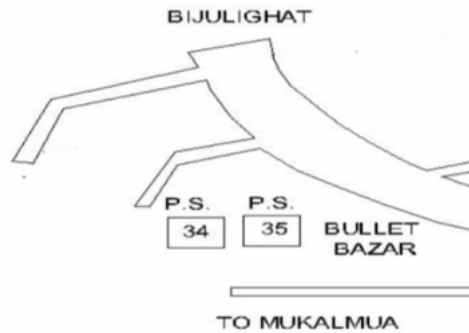

Nazri Naksha

Google Map View