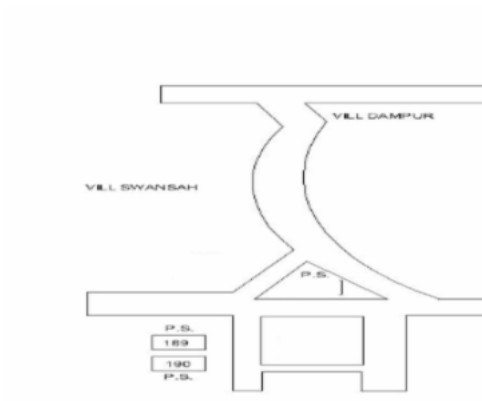

Nazri Naksha

Google Map View