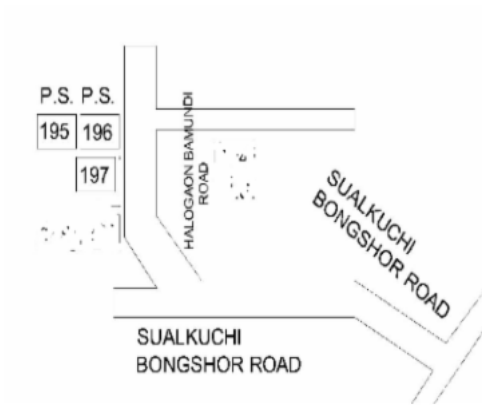

Nazri Naksha

Google Map View