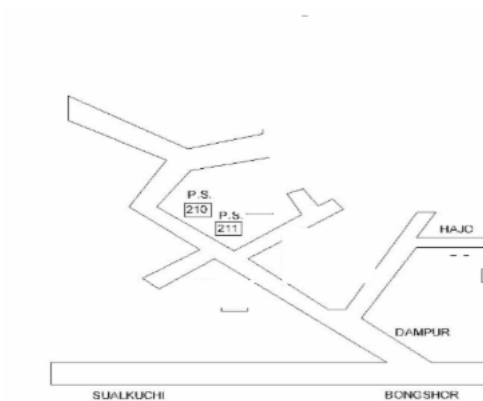

Nazri Naksha

Google Map View