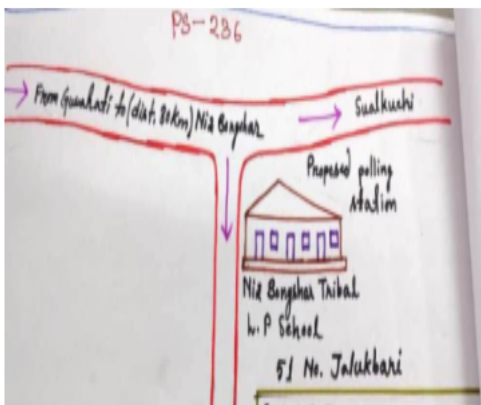

Nazri Naksha

Google Map View