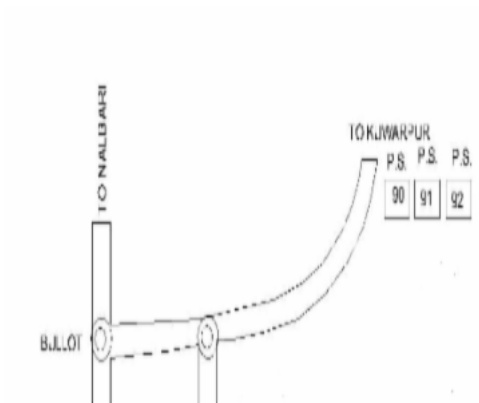

Nazri Naksha

Google Map View