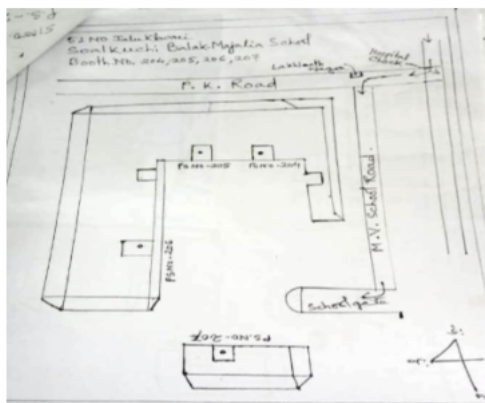

Nazri Naksha

Google Map View