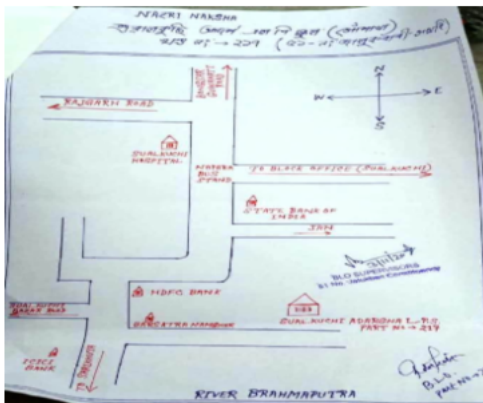

Polling Station Building Front View

Nazri Naksha