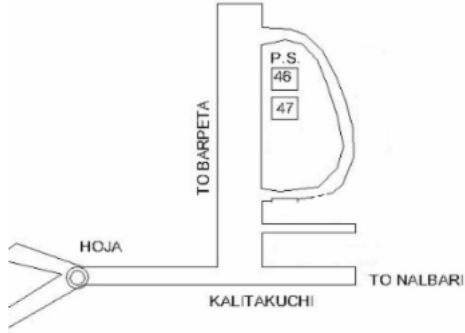

Nazri Naksha

Google Map View