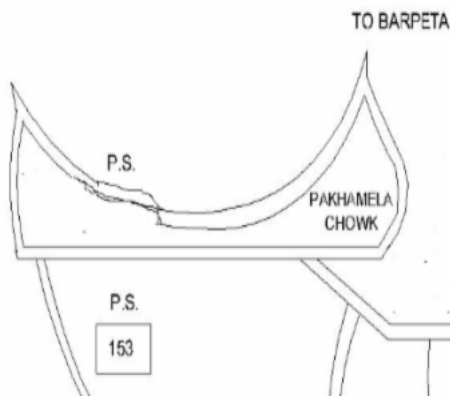

Nazri Naksha

Google Map View