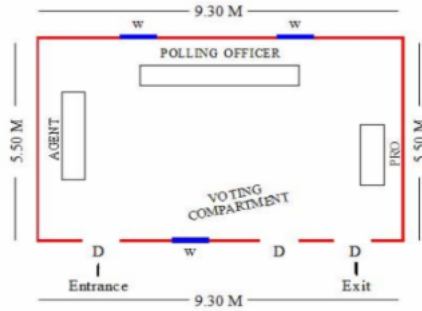

Cad View

Key MAP View

No. & Name of LAC : 57 Rangia LAC
No. of P.S. : 19