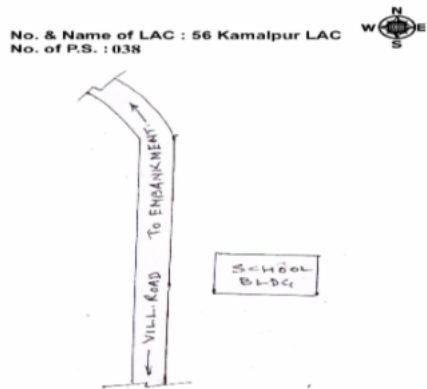

Nazri Naksha

Google Map View