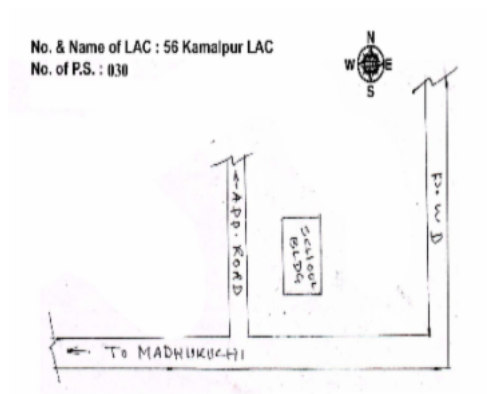

Nazri Naksha

Google Map View