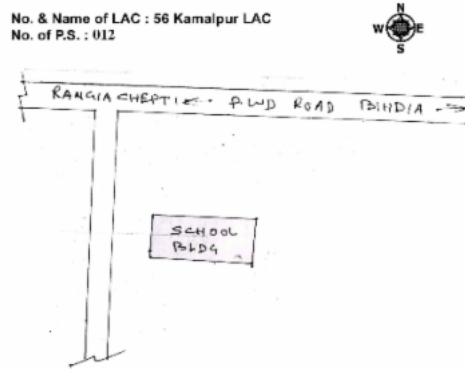

Nazri Naksha

Google Map View