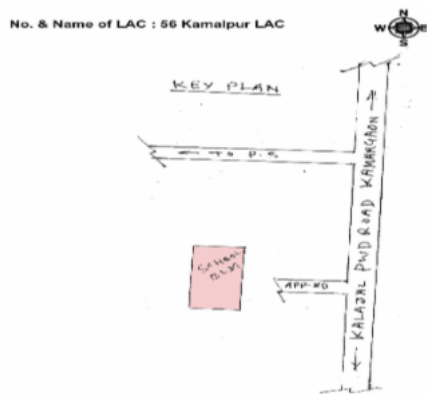

Nazri Naksha

Google Map View