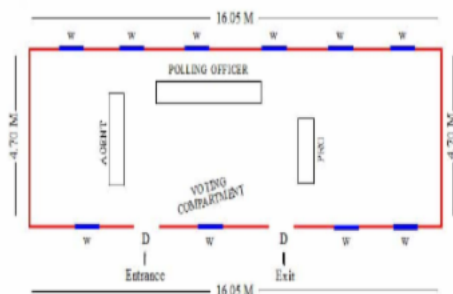

Cad View

Key MAP View

No. & Name of LAC : 57 Rangia LAC
No. of P.S. : 196