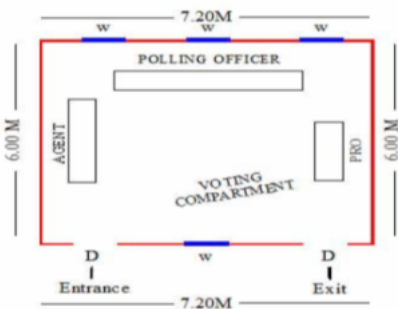

Cad View

Key MAP View

No. & Name of LAC : 57 Rangia LAC
No. of P.S. : 188

No. & Name of LAC : 57 Rangia LAC
No. of P.S. : 188