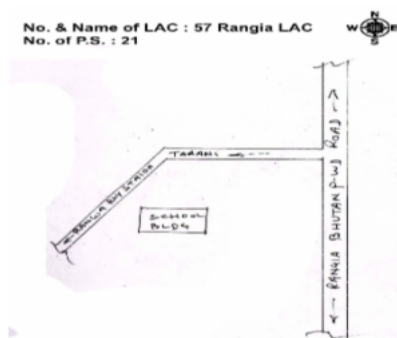

Nazri Naksha

Google Map View