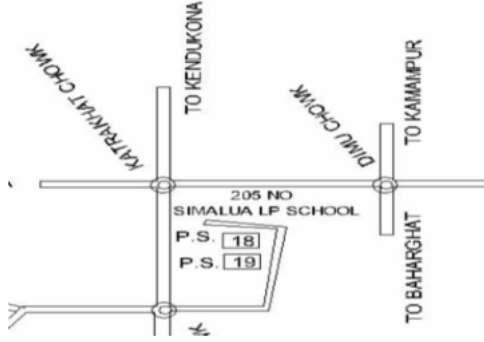

Nazri Naksha

Google Map View