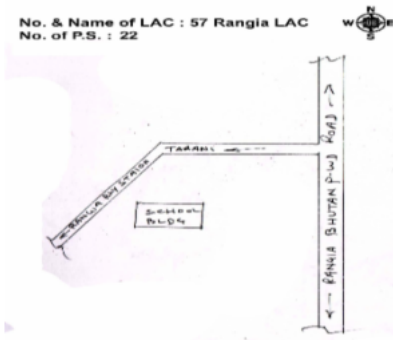

Nazri Naksha

Google Map View