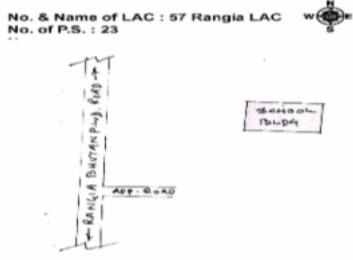

Nazri Naksha

Google Map View