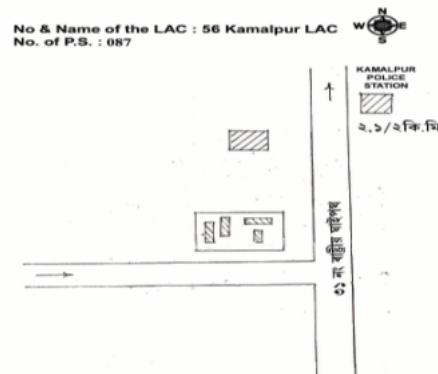

Nazri Naksha

Google Map View