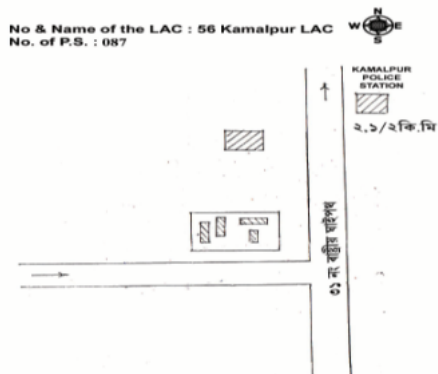

Nazri Naksha

Google Map View