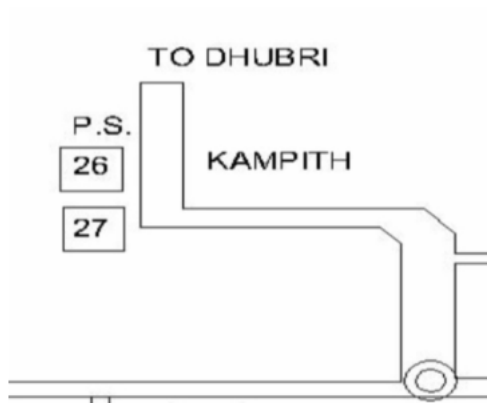

Nazri Naksha

Google Map View