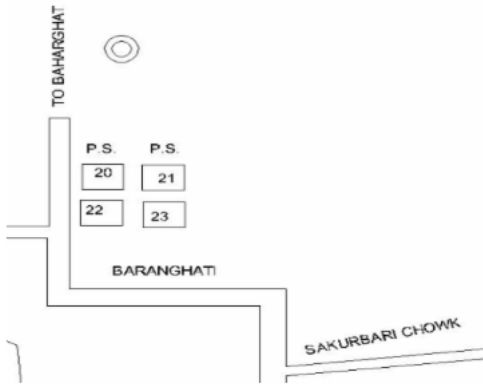

Nazri Naksha

Google Map View