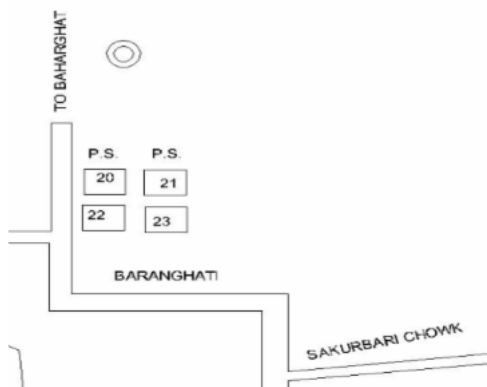

Nazri Naksha

Google Map View