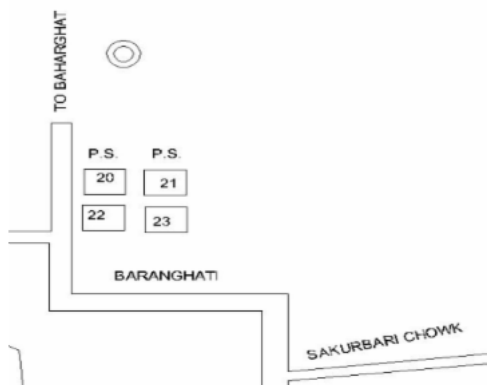

Nazri Naksha

Google Map View