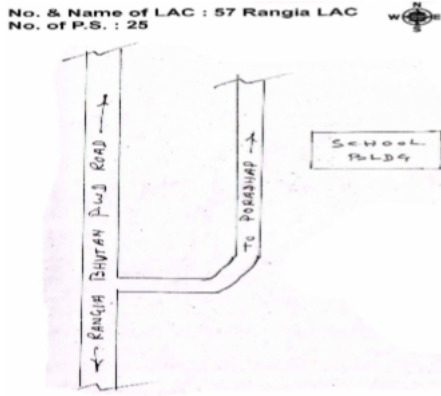

Nazri Naksha

Google Map View