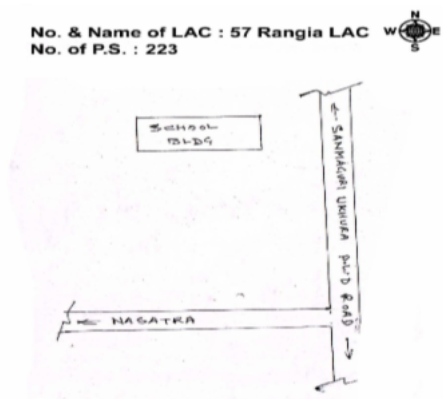

Nazri Naksha

Google Map View