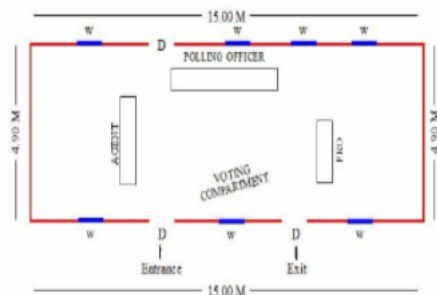

Cad View

Key MAP View

No. & Name of LAC : 57 Rangia LAC
No. of P.S. : 226

No. & Name of LAC : 57 Rangia LAC
No. of P.S. : 226