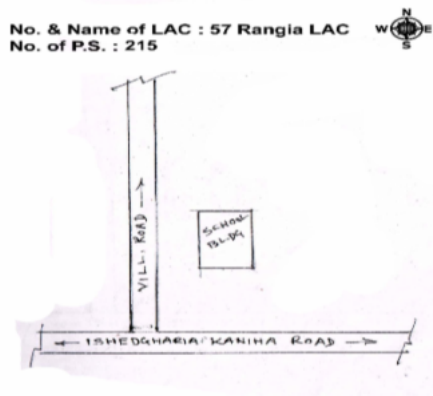

Nazri Naksha

Google Map View